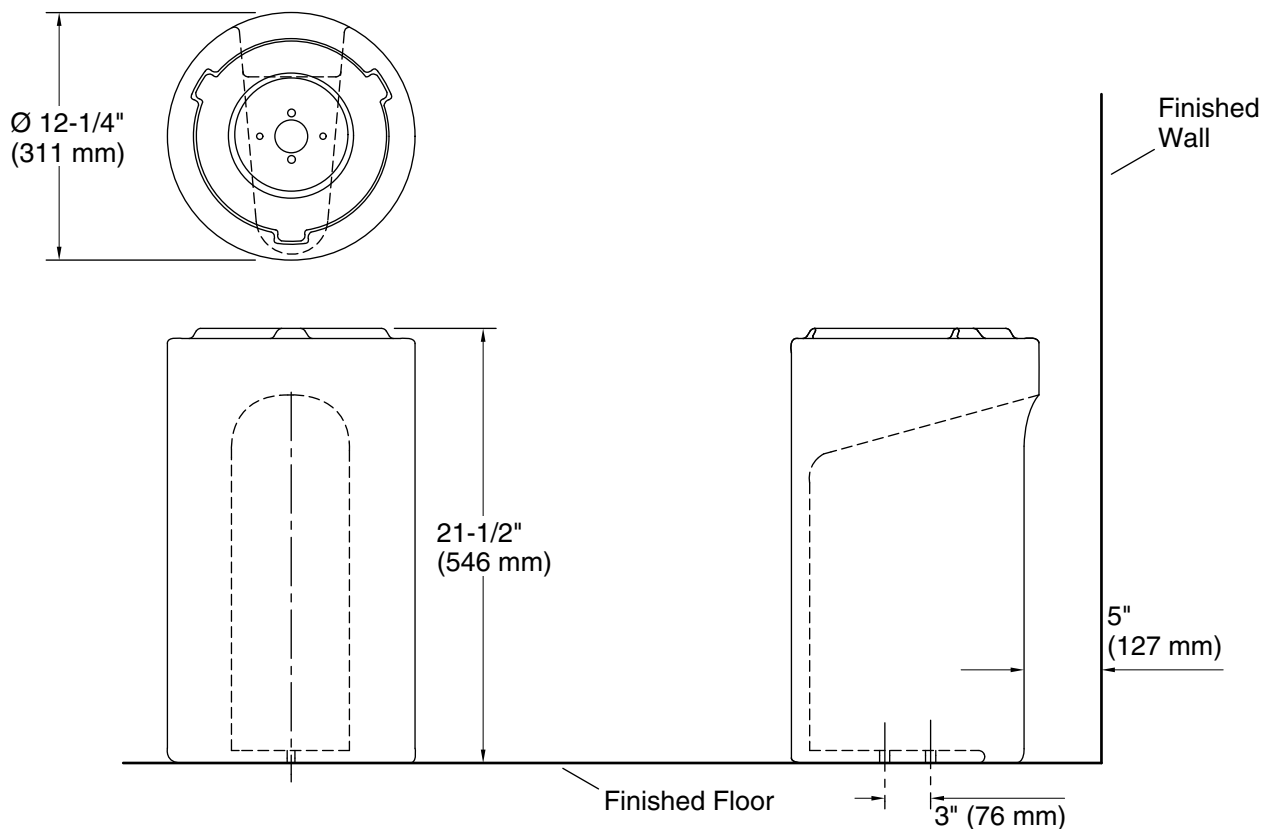

Features

- Round base.
- No faucet holes; requires wall- or counter-mount faucet.
- Overflow drain.
- Innovative Supramic technology provides superior strength and ultra-thin edge profiles.
- Drain extension included for ease of installation.
- Combines with the K-20703 or K-20703-N Veil Tall vessel/ pedestal sink basin to create the K-20701 or K-20701-N Veil pedestal sink.
- Coordinates with other products in the Veil collection.

Material

- Fireclay with Supramic technology.

Installation

- Pedestal.

Recommended Products/Accessories

K-23726 Drain treatment
K-23725 Cast iron cleaner

Codes/Standards

ASME A112.19.2/CSA B45.1

Technical Information

All product dimensions are nominal.

Installation: Pedestal

Notes

Install this product according to the installation instructions.

IMPORTANT! This installation requires a wall-mounted faucet. In areas with subfreezing winter temperatures, plan to install this product to an interior wall to protect the water supply and drain lines from freezing.